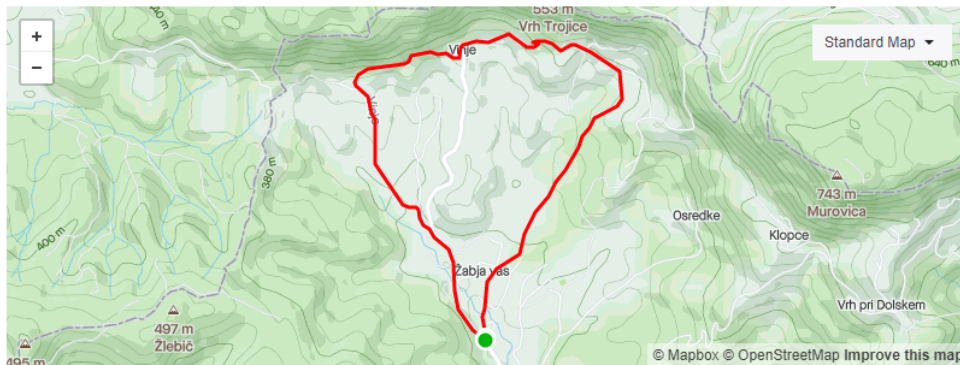

Distance Avg Grade Lowest Elev Highest Elev Elev Difference 84 Attempts By 60 People
14.26km 0.0% 263m 410m 147m

☆ Novoletni tek Dolsko srednja

Run Segment Kamnica, Ljubljana, Slovenia

Distance Avg Grade Lowest Elev Highest Elev Elev Difference 133 Attempts By 91 People
10.41km 0.0% 275m 422m 146m

VREME NAS NE MORE PRESENETITI! SI POMAHAMO NA TRASI!

31. STRAVA™ NOVOLETNI TEK DOLSKO 2020

ŠD PARTIZAN DOLSKO

★ Tek Dolsko - Vinje krog

Run Segment Dol pri Ljubljani, Ljubljana, Slovenia

Distance Avg Grade Lowest Elev Highest Elev Elev Difference 94 Attempts By 59 People
5.25km 0.0% 278m 405m 127m

★ Tek Dolsko - Kleče krog

Run Segment Dol pri Ljubljani, Ljubljana, Slovenia

Distance Avg Grade Lowest Elev Highest Elev Elev Difference No Attempts
3.97km -0.1% 266m 273m 7m

VREME NAS NE MORE PRESENETITI! SI POMAHAMO NA TRASI!