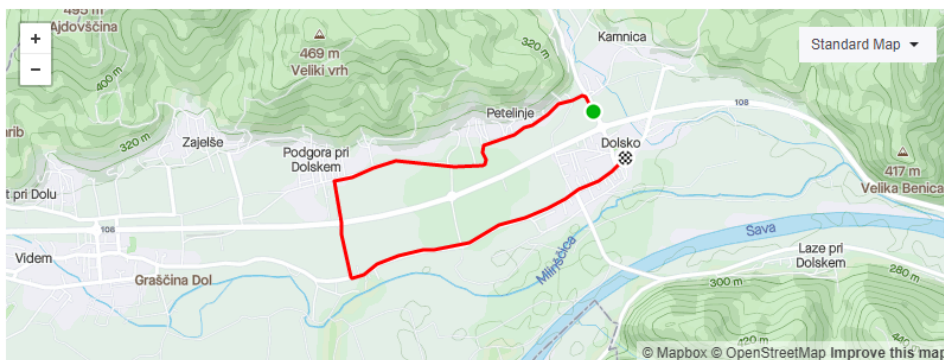

Distance Avg Grade Lowest Elev Highest Elev Elev Difference 84 Attempts By 60 People
14.26km 0.0% 263m 410m 147m

☆ Novoletni tek Dolsko srednja

Run Segment Kamnica, Ljubljana, Slovenia

Distance Avg Grade Lowest Elev Highest Elev Elev Difference 133 Attempts By 91 People
10.41km 0.0% 275m 422m 146m

VREME NAS NE MORE PRESENETITI! SI POMAHAMO NA TRASI!

31. STRAVA™ NOVOLETNI TEK DOLSKO 2020

ŠD PARTIZAN DOLSKO

★ Tek Dolsko - Vinje krog

Run Segment Dol pri Ljubljani, Ljubljana, Slovenia

Distance Avg Grade Lowest Elev Highest Elev Elev Difference 94 Attempts By 59 People
5.25km 0.0% 278m 405m 127m

★ Tek Dolsko - Kleče krog

Run Segment Dol pri Ljubljani, Ljubljana, Slovenia

Distance Avg Grade Lowest Elev Highest Elev Elev Difference No Attempts
3.97km -0.1% 266m 273m 7m

VREME NAS NE MORE PRESENETITI! SI POMAHAMO NA TRASI!